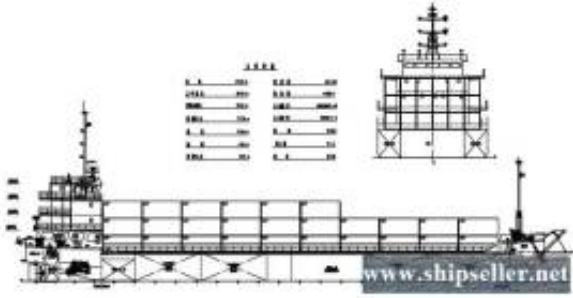

156 TEU BARGE CARRIER / LCT TYPE

Satıcı Firma Bilgisi

İsim: May Wang
İsim: May Wang
Web sitesi: <http://www.mimcoship.com>
Telefon: +86-21-61428850

İlan Detayları

Hakkında: 156 TEU BARGE CARRIER / LCT TYPE
Reference Number: RF200442
Yıl: 2014
Fiyat: 1.00
Condition:

Ek Bilgiler

İlan Detayları:

From direct ship owner , hereby we develop the below self propelled deck barge for sale

built_in Of Built: 2014

Class : ZC

LOA: 81.60m

LBP: 77.78m

B:17.00m

D:4.350m

Designed draft:3.25m

DWT 2680T

GRT/ NRT 1686 X 949

Container capacity 156 Teu

Main Engine: G6200ZC-16, 350KW, 1000r/min x 2sets

Generator 90kw x 2 sets, 30 kw x 1 set

Speed: abt. 10 kn
Crew:10 P