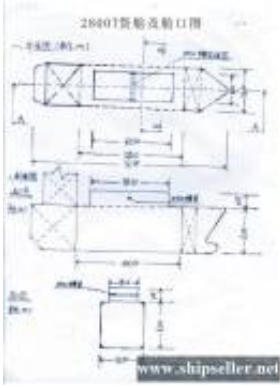

2800DWT Korea-China-Japan bulk carrier for sale

Satıcı Firma Bilgisi

İsim: Lily Zhang
İsim: Lily Zhang
Web sitesi: <http://www.mimcoship.com>
Telefon: +86-21-61428850
Adres: 1001,NO.188 Siping Rd.Hongkou District,Shanghai

İlan Detayları

Hakkında: 2800DWT Korea-China-Japan bulk carrier for sale
Reference Number: RF194345
Fiyat: 1.00
Condition:

Ek Bilgiler

İlan Detayları:

??SHIP'S NAME

??DATE OF BUILT 2005?1?1?

?? PLACE OF BUILT ?????

GRAIN CAPACITY AND SIZE 3798.5M3

??38.4×9.0M ??50CM??48.6×13.6×6.0M

??DRAFT 5.20M

??L.O.A 79.99M

?z??BREADTH 13.60M

?z??DEPTH 7.00M

??SPEED ABT9- 10.0KTS

??MAX HEIGHT 26.25M