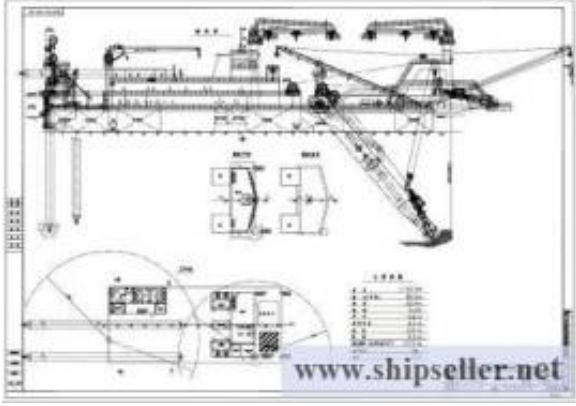

6000 CBM CCS CUTTER SUCTION DREDGER FOR RESALE

Satıcı Firma Bilgisi

İsim: Ship SNP
İsim: Ship SNP
Telefon: +86-13816531099
Adres: Shanghai, China

İlan Detayları

Reference Number: RF138092
Hakkında: 6000 CBM CCS CUTTER SUCTION DREDGER FOR RESALE
Fiyat: 1.00
Yıl: 2011
Flag: CHINA
Model: CUTTER SUCTION DREDGER
Condition:
Country:

Ek Bilgiler

İlan Detayları:

6000 CBM CUTTER SUCTION DREDGER FOR SALE

BUILT built_in 2012

BUILDER: CHINA

CLASS: CCS

M/E FOR MAIN PUMP: MAN14V40/45

MOTOR FOR CUTTER: 1100 KW×2

MOTOR FOR LADDER PUMP : 2500 KW×2 SETS

L.O.A: 102.3M

DREDGING DEPTH: 27M

SUCTION DIA.: 1200MM

REFERENCE DREDGE CAPACITY: 6000M3/H

DISCHARGE DIA.: 1000MM

BREADTH: 20.4M

DEPTH: 5.2M

DISCHARGE DISTANCE: 8000M

DRAFT: 3.5M

SUCTION DIA: 1200MM

DISCHARGE DIA.: 1100MM

ALL DETAILS IN GOOD FAITH BUT W.O.G.

Yayınlandı:

12 yıl önce