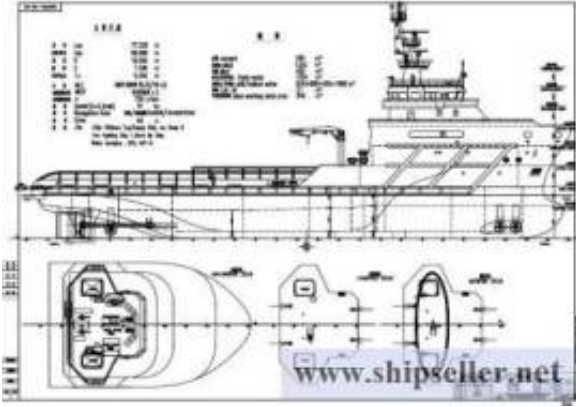

10000PS NEWLY-BUIL CCS DP-2 AHTS FOR RESALE

Satıcı Firma Bilgisi

İsim: Ship SNP
İsim: Ship SNP
Telefon: +86-13816531099
Adres: Shanghai, China

İlan Detayları

Hakkında: 10000PS NEWLY-BUIL CCS DP-2 AHTS FOR
RESALE
Reference Number: RF238658
Fiyat: 1.00
Yıl: 2011
Flag: CHINA
Model: AHTS
Condition:
Country:

Ek Bilgiler

İlan Detayları:

DIRECT FROM LOCAL OWNER, WE DEVELOP A 10000PS NEWLY-BUIL AHTS FOR RESALE

PARTICULARS AS BELOW,

10000PS NEWLY-BUIL AHTS FOR RESALE
BUILT IN CHINA, 2011
CCS CLASS
DEADWEIGHT: ABT 2500T
LOA/BREADTH/DEPTH: 77.52M/18.0M/7.50M
DESIGN DRAFT: 6.2M
GRT/NRT: 3578T/1073T

MAIN ENGINE(IMPORTED): MAN B7W8L32/40/4000KWX2(10000PS)
MAIN GENERATORS: 800KW×2
SHAFT GENERATORS: 1600KW X 2
STERN THRUSTER AND BOW THRUSTER FITTED
BOLLARD PULL:≥1360KN
SAILING AREA:UNRESTRICTED NAVIGATION
SPEED716KTS
DELIVERY TIME: AROUND NOVEMBER 2011