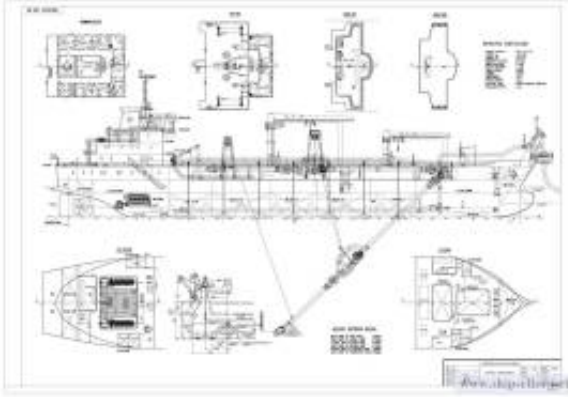

## 7000CBM Trailing Suction Hopper Dredger

### Ek Bilgiler

İlan Detayları:  
BUILT IN NOV,2009,CHINA  
ZC Chinese coastal  
L.O.A X B X D 110.40 X 20.60 X 8.50M  
DRAFT 6.80M

HOLD CAPACITY 7000CBM  
DREDGING DEPTH 31M  
HOPPER DOORS:14  
DRAG HEAD WEIGHT:14T