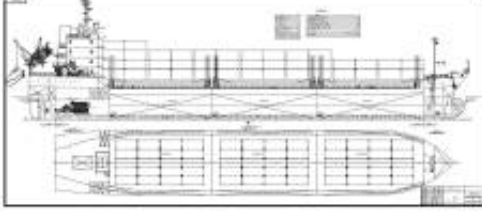

2011 China Built 8000T MPP for Sale (472TEU)

Satıcı Firma Bilgisi

İsim: Amylin
İsim: Amylin
Telefon: 86-15216889467
Adres: MinSheng Road 600,
Pudong, Shanghai,
China.

İlan Detayları

Hakkında: 2011 China Built 8000T MPP for Sale (472TEU)
Reference Number: RF109875
Fiyat: 6,600,000.00
Yıl: 2011
DWT: 8,000
Model: Multi-purpose Cargo Vessel
Condition:
Country:

Ek Bilgiler

İlan Detayları:
built_in built: 2011, Japan

Class: RINA

LOA: 122.02

LBP: 114.8

Breadth: 17.6

Depth: 8.5

Draft: 6.2

Load displacement: 10380.9

DWT/DWCC: 7935.9/7425

GRT: 5281

NRT: 3393

Hold: 176TEU

Deck: 296TEU

HO/HA: 3/3

Capacity: 10641.92m3

Hatch size: 25.8*12.5m

M/E: 6PC2-5L, 2868KW*520RPM

Auxiliary engine: NTA855-G1M240KW*1500RPM*2sets

Speed: 12.5

Crew: 18

Endurance: 17days

Yayınlandı:

12 yıl önce