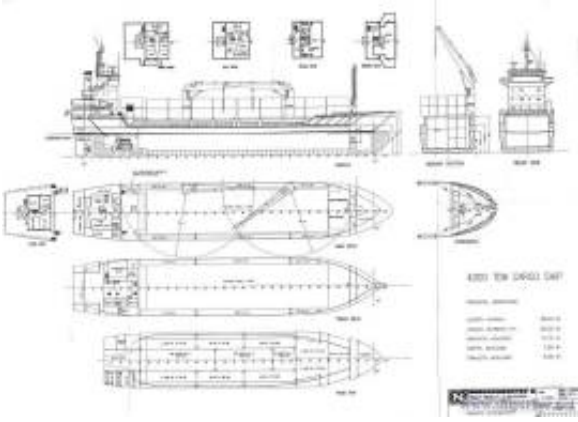

1993 Build Geared 4111T MPP for Sale(247TEU)

Satıcı Firma Bilgisi

İsim: Amylin
İsim: Amylin
Telefon: 86-15216889467
Adres: MinSheng Road 600,
Pudong, Shanghai,
China.

İlan Detayları

Hakkında: 1993 Build Geared 4111T MPP for Sale(247TEU)
Reference Number: RF102709
Fiyat: 1.00
Yıl: 1993
DWT: 4,111
Flag: Malta
Model: Multi-purpose Cargo Vessel
Condition:
Country:

Ek Bilgiler

İlan Detayları:
Built: Denmark 1993
Flag: Malta
MPP/Tween-decker with removable tween-deck
4,111 DWT on 6,02m ssw (incl tween weight of 195mt)
GRT: 2815
NRT: 1532
LOA 88,42 / LBP 80,3 / Beam 15,15 / Depth 7,5
Airdraft about 29meters (34.9m)
1 Hatch 50 x 11.79m (same dims for tween)
1 Boxlike hold abt 58 x 11.79m (narrowing fore)
Abt 4900 Cbm Bale (5240cbm without tween onboard)
Fitted for upto 247teu (93+154) alternatively 105FEU
25 reefer plus - el ventilated about 30airch per hour