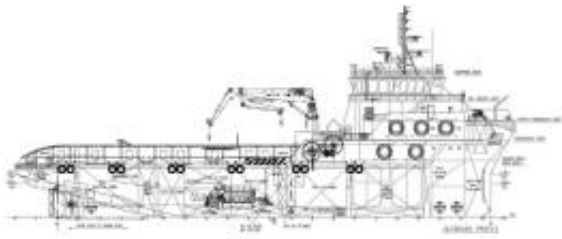

8000hp anchor, handling and supply vessel

Broker Info

Name: Sunny Liu
First Name: Sunny Liu
Website: <http://www.secondhandship.cn>

Listing details

Title: 8000hp anchor, handling and supply vessel
Ref No: RF105790
Price: 1.00
Condition:
Country:

Additional information

Description:
build in 2008

in china

loa: 69.9m

beam overall: 16.6m

depth: 7.2m

design draft: 4.5m

cargo deck load: 10t per sm

gross tonnage: 2400

deck cargo area 450 sm

Posted: 16 years ago