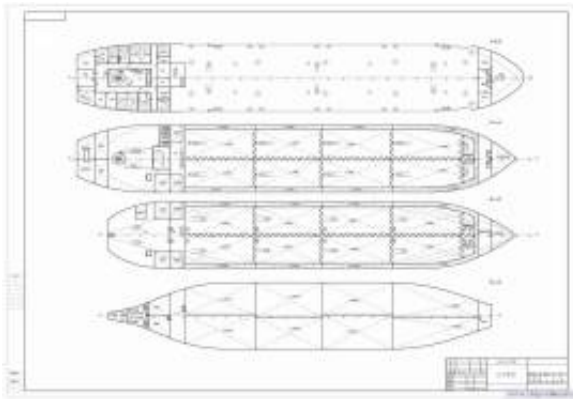

YT-3467 4800DWT Tanker

Broker Info

Name: Jeff JI
First Name: Jeff JI
Website: <http://www.yataishipping.com>
Phone: +86-13282367557

Listing details

Title: YT-3467 4800DWT Tanker
Ref No: RF195958
Price: 1.00
Built: 2011
DWT: 4,800
Flag: Chinese
Condition:

Additional information

Description:
Ship Type

Oil Production Tanker

Tonnage

G. Tonnage

2993