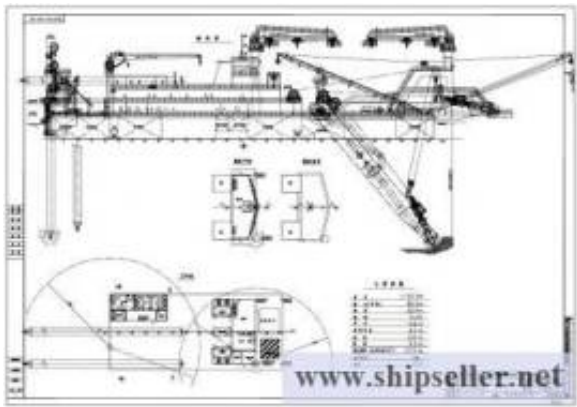

6000 CBM CCS CUTTER SUCTION DREDGER FOR RESALE

Broker Info

Name: Ship SNP
First Name: Ship SNP
Phone: +86-13816531099
Address: Shanghai, China

Listing details

Title: 6000 CBM CCS CUTTER SUCTION DREDGER FOR RESALE
Ref No: RF138092
Price: 1.00
Built: 2011
Flag: CHINA
Model: CUTTER SUCTION DREDGER
Condition:
Country:

Additional information

Description:

6000 CBM CUTTER SUCTION DREDGER FOR SALE

BUILT built_in 2012

BUILDER: CHINA

CLASS: CCS

M/E FOR MAIN PUMP: MAN14V40/45

MOTOR FOR CUTTER: 1100 KW×2

MOTOR FOR LADDER PUMP : 2500 KW×2 SETS

L.O.A: 102.3M

DREDGING DEPTH: 27M

SUCTION DIA.: 1200MM

REFERENCE DREDGE CAPACITY: 6000M3/H

DISCHARGE DIA.: 1000MM

BREADTH: 20.4M

DEPTH: 5.2M

DISCHARGE DISTANCE: 8000M

DRAFT: 3.5M

SUCTION DIA: 1200MM

DISCHARGE DIA.: 1100MM

ALL DETAILS IN GOOD FAITH BUT W.O.G.

Posted:

12 years ago