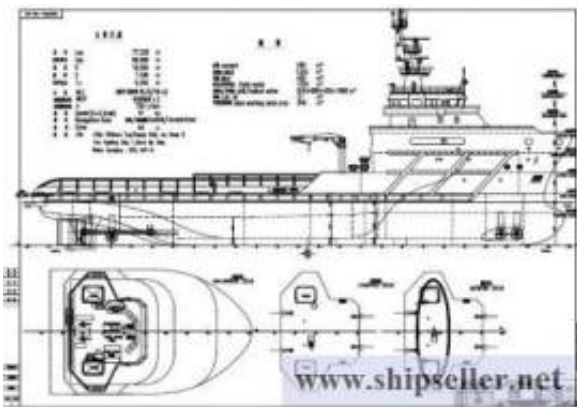

10000PS NEWLY-BUIL CCS DP-2 AHTS FOR RESALE

Broker Info

Name: Ship SNP
First Name: Ship SNP
Phone: +86-13816531099
Address: Shanghai, China

Listing details

Title: 10000PS NEWLY-BUIL CCS DP-2 AHTS FOR RESALE
Ref No: RF238658
Price: 1.00
Built: 2011
Flag: CHINA
Model: AHTS
Condition:
Country:

Additional information

Description:

DIRECT FROM LOCAL OWNER, WE DEVELOP A 10000PS NEWLY-BUIL AHTS FOR RESALE

PARTICULARS AS BELOW,

10000PS NEWLY-BUIL AHTS FOR RESALE
BUILT IN CHINA, 2011
CCS CLASS
DEADWEIGHT: ABT 2500T
LOA/BREADTH/DEPTH: 77.52M/18.0M/7.50M
DESIGN DRAFT: 6.2M
GRT/NRT: 3578T/1073T

MAIN ENGINE(IMPORTED): MAN B&W8L32/40/4000KWX2(10000PS)

MAIN GENERATORS: 800KW×2

SHAFT GENERATORS: 1600KW X 2

STERN THRUSTER AND BOW THRUSTER FITTED

BOLLARD PULL:≥1360KN

SAILING AREA:UNRESTRICTED NAVIGATION