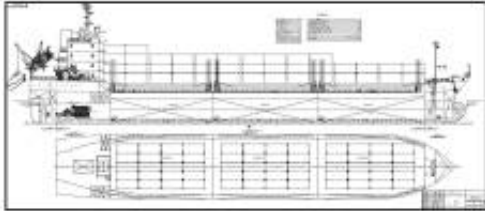

2011 China Built 8000T MPP for Sale (472TEU)

Broker Info

Name: Amylin
First Name: Amylin
Phone: 86-15216889467
Address: MinSheng Road 600,
Pudong, Shanghai,
China.

Listing details

Title: 2011 China Built 8000T MPP for Sale (472TEU)
Ref No: RF109875
Price: 6,600,000.00
Built: 2011
DWT: 8,000
Model: Multi-purpose Cargo Vessel
Condition:
Country:

Additional information

Description:
built_in built: 2011, Japan

Class: RINA

LOA: 122.02

LBP: 114.8

Breadth: 17.6

Depth: 8.5

Draft: 6.2