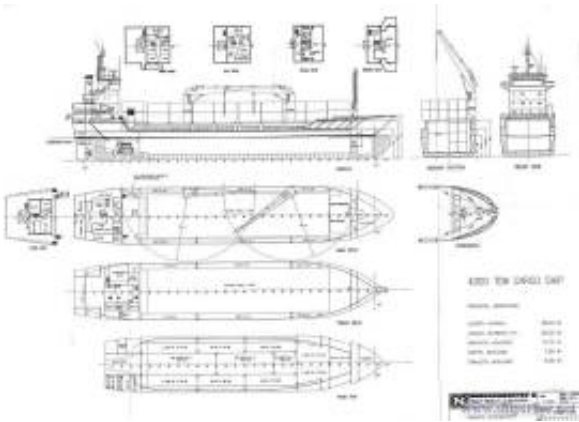

1993 Build Geared 4111T MPP for Sale(247TEU)

Broker Info

Name: Amylin
 First Name: Amylin
 Phone: 86-15216889467
 Address: MinSheng Road 600,
 Pudong, Shanghai,
 China.

Listing details

Title: 1993 Build Geared 4111T MPP for Sale(247TEU)
 Ref No: RF102709
 Price: 1.00
 Built: 1993
 DWT: 4,111
 Flag: Malta
 Model: Multi-purpose Cargo Vessel
 Condition:
 Country:

Additional information

Description:
 Built: Denmark 1993
 Flag: Malta
 MPP/Tween-decker with removable tween-deck
 4,111 DWT on 6,02m ssw (incl tween weight of 195mt)
 GRT: 2815
 NRT: 1532
 LOA 88,42 / LBP 80,3 / Beam 15,15 / Depth 7,5
 Airdraft about 29meters (34.9m)
 1 Hatch 50 x 11.79m (same dims for tween)
 1 Boxlike hold abt 58 x 11.79m (narrowing fore)
 Abt 4900 Cbm Bale (5240cbm without tween onboard)
 Fitted for upto 247teu (93+154) alternatively 105FEU
 25 reefer plus - el ventilated about 30airch per hour

Co2/sprinkler and smoke detectors
Fully fitted for carriage of IMDG
With Bowthruster
Geared 2 x 50mt SWL cranes port-side combinable to 100mt
247 TEU / 25 Reefer Plugs
M/E: MaK6M453C - 2991 BHP (2200kw) @600 RPM
Speed: Abt 12.5-13kn on abt 7.8T IFO plus 0.8T GO at Sea
SS due August 2011 - next DD due August 2013
Posted: 12 years ago